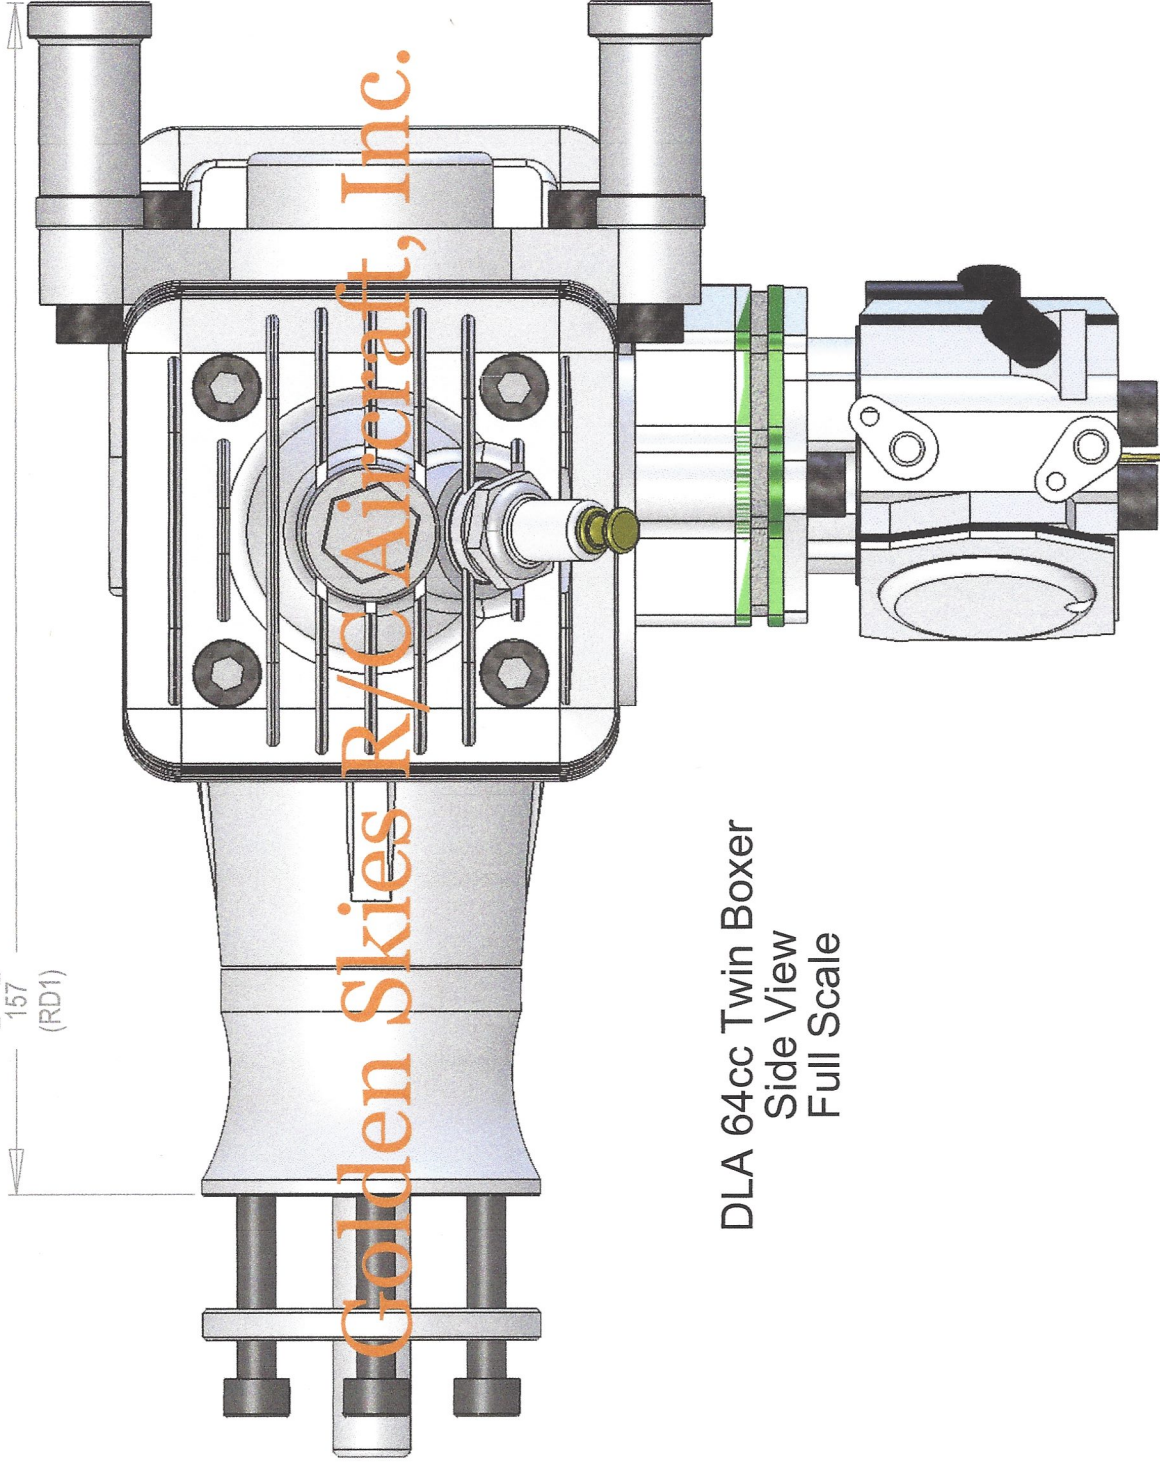

[6.2]  
157  
(RD1)

DLA 64cc Twin Boxer  
Side View  
Full Scale

**PROPRIETARY AND CONFIDENTIAL**  
THE INFORMATION CONTAINED IN THIS DRAWING IS THE SOLE PROPERTY OF Golden Skies R/C Aircraft, Inc. ANY REPRODUCTION IN PART OR AS A WHOLE WITHOUT THE WRITTEN PERMISSION OF Golden Skies R/C Aircraft, Inc. IS PROHIBITED.

APPLICATION		UNLESS OTHERWISE SPECIFIED:		DRAWN	NAME	DATE	TITLE:
NEXT ASST	USED ON	DIMENSIONS ARE IN:	CHECKED	Schantz	6-26-18		DLA 64CC Twin Boxer
R/C Model Aircraft	R/C Model Aircraft Only	mm [inches]	COMMENTS:				SIZE DWG. NO. REV
		MATERIAL					<b>A</b> 03180-00300-FS -SV <b>A</b>
		FINISH					SCALE: 1:1 WEIGHT: 60.6 oz SHEET 1 OF 1
		DO NOT SCALE DRAWING					