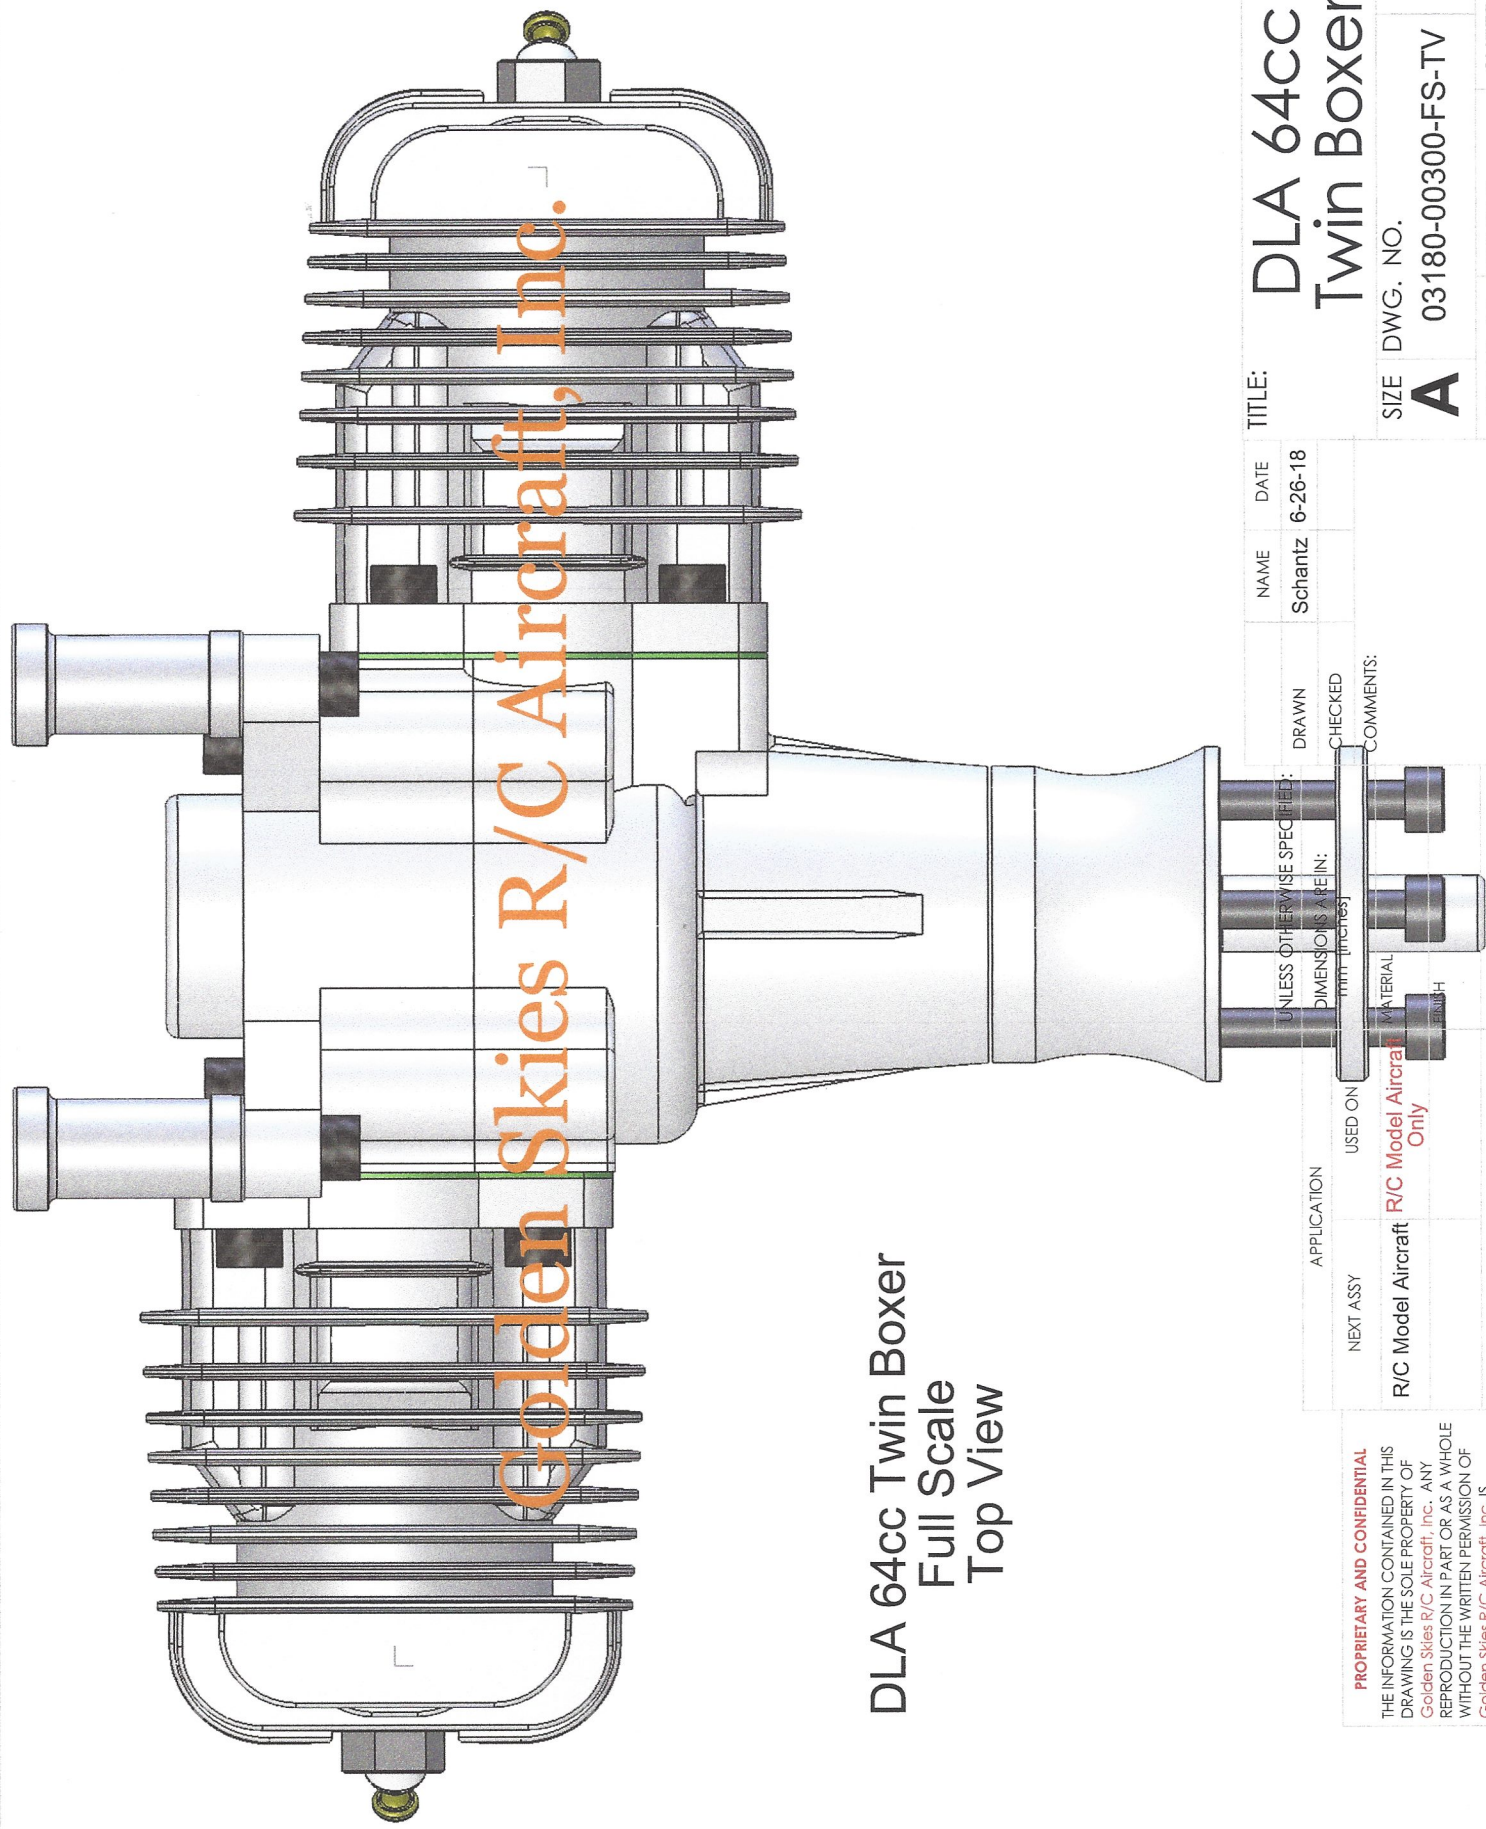

Golden Skies R/C Aircraft, Inc.

DLA 64cc Twin Boxer  
Full Scale  
Top View

TITLE: <b>DLA 64CC Twin Boxer</b>		REV
SIZE	DWG. NO.	REV
<b>A</b>	<b>03180-00300-FS-TV</b>	<b>A</b>
SCALE: 1:1	WEIGHT:	SHEET 1 OF 1

NAME	DATE
Schantz	6-26-18
DRAWN	CHECKED
COMMENTS:	

UNLESS OTHERWISE SPECIFIED:	USED ON
DIMENSIONS ARE IN:	mm (inches)
DO NOT SCALE DRAWING	

APPLICATION	NEXT ASSY
R/C Model Aircraft	R/C Model Aircraft
Only	Only